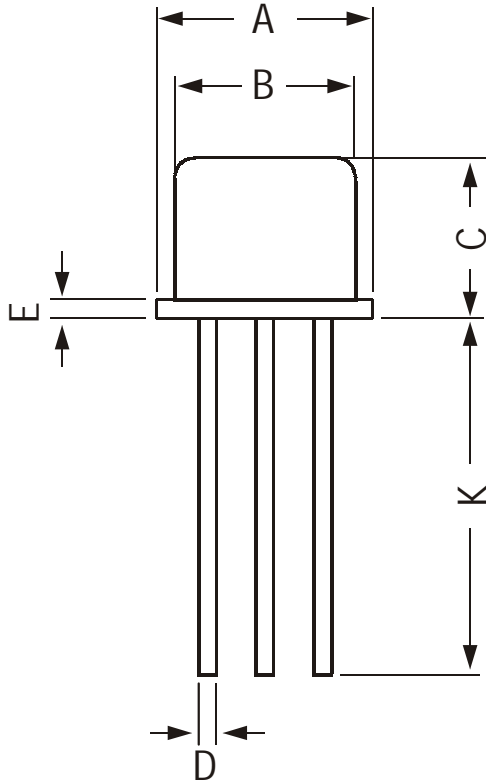

Package 39: TO-39

All dimensions are in mm

DIM	MIN	MAX
A	8.50	9.39
B	7.74	8.50
C	6.09	6.60
D	0.40	0.53
E	—	0.88
F	2.41	2.66
G	4.82	5.33
H	0.71	0.86
J	0.73	1.02
K	12.70	—
L	42 DEG	48 DEG

PIN CONFIGURATION

1. EMITTER
2. BASE
3. COLLECTOR

Packing Detail

PACKAGE	STANDARD PACK		INNER CARTON BOX		OUTER CARTON BOX		
	Details	Net Weight/Qty	Size	Qty	Size	Qty	Gr Wt
TO-39	500 pcs/polybag	540 gm/500 pcs	3" x 7.5" x 7.5"	20K	17" x 15" x 13.5"	32K	40 kgs