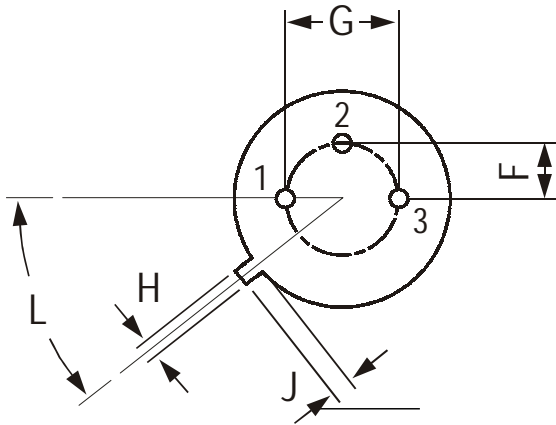

Package 39: TO-39

All dimensions are in mm

DIM	MIN	MAX
A	8.50	9.39
B	7.74	8.50
C	6.09	6.60
D	0.40	0.53
E	—	0.88
F	2.41	2.66
G	4.82	5.33
H	0.71	0.86
J	0.73	1.02
K	12.70	—
L	42 DEG	48 DEG

PIN CONFIGURATION

1. EMITTER
2. BASE
3. COLLECTOR

Packing Detail

PACKAGE	STANDARD PACK		INNER CARTON BOX		OUTER CARTON BOX		
	Details	Net Weight/Qty	Size	Qty	Size	Qty	Gr Wt
TO-39	500 pcs/polybag	540 gm/500 pcs	3" x 7.5" x 7.5"	20K	17" x 15" x 13.5"	32K	40 kgs